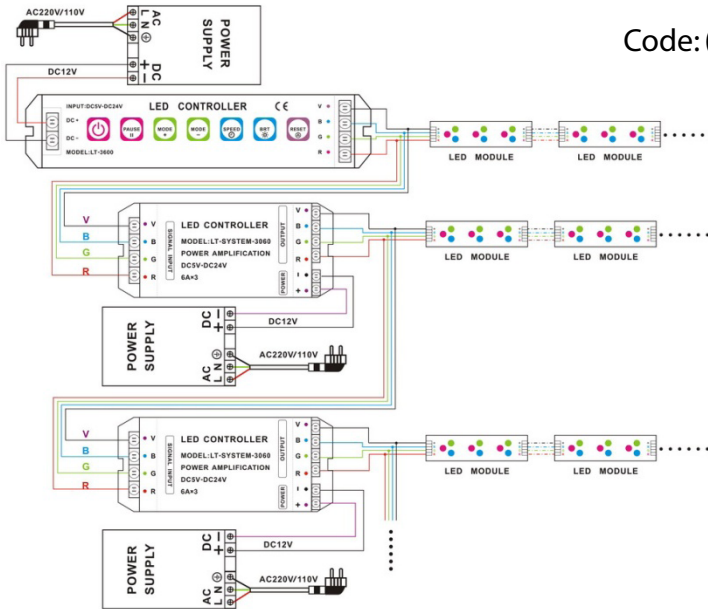

If the power output of the controller is reached, increase the number of LEDs with the use of power amplifiers

Starscape
 7 Main Street Lowick, Berwick upon Tweed
 TD15 2UD. www.starceiling.co.uk
 01289 388399

The LED modules are followed by amplifiers in parallel.

Code: (STARPEM2)

The LED modules are followed by amplifiers in series.